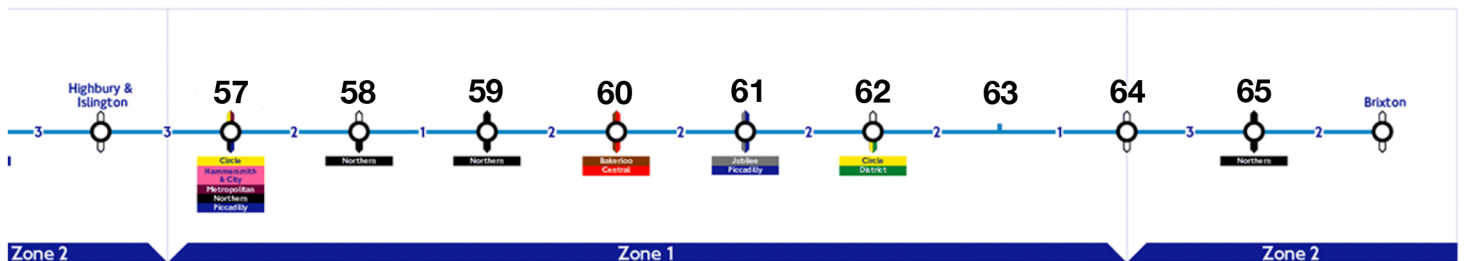

Picture & Lyrics Round

Team Name:

Name the Movie Star:

Name the Country:

Name the Tree:

Name the Victoria Line station:

Name the song from the lyrics:

- 66. And I can say I've never bought you flowers
- 67. Like a river that don't know where it's flowing
- 68. I guess I just lost my husband, I don't know where he went
- 69. Tropical the island breeze, All of nature wild and free
- 70. Is it the look in your eyes or is it this dancing juice